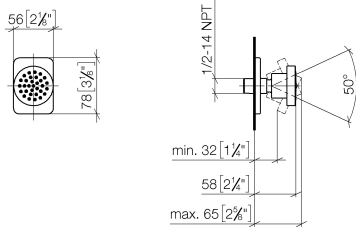

28 528 710

- spray head Ø 55mm
- ball-joint pivotable through 25° (in any direction)
- HORIZONTAL RAIN, max. flow rate 7 l/min (at 3 bar)
- anti-scale system
- rosette 78 x 55 mm
- 1/2" connection

 Chrome

28 528 710-00

 Brushed Platinum

28 528 710-06

To be provided by the customer. Zigbee Gateway!

Recommended miscellaneous

**Concealed wall elbow -**

35 085 970 90

- max. recess depth 163 mm
- min. recess depth 90 mm

28 528 710

mm [inches]

### Flow rate chart