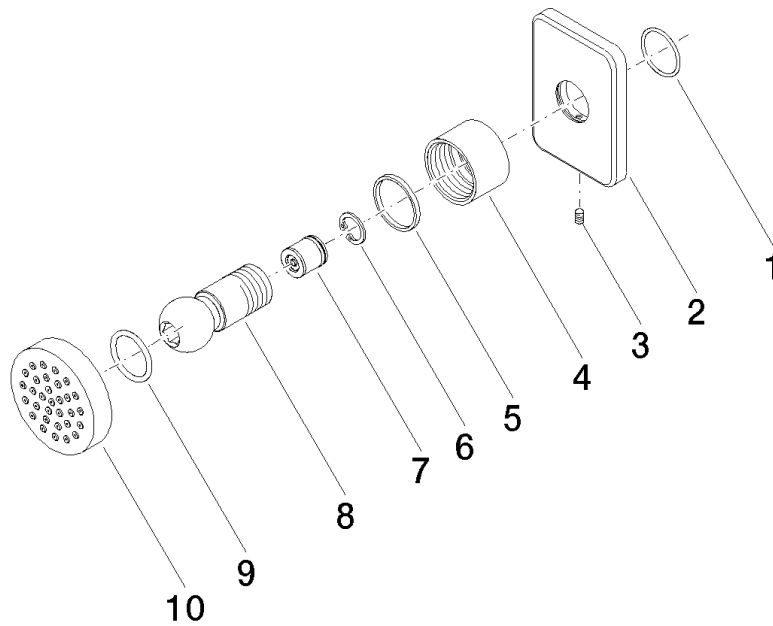

28 528 710

- spray head Ø 55mm
- ball-joint pivotable through 25° (in any direction)
- HORIZONTAL RAIN, max. flow rate 7 l/min (at 3 bar)
- anti-scale system
- rosette 78 x 55 mm
- 1/2" connection

 Chrome

28 528 710

mm [inches]

### Flow rate chart

### Spare parts list

No.	Item Number	Name	Quantity used	Delivery time
1	09 14 10 098 90	seal	1	2
2	09 27 71 004-00	rosette	1	10
3	09 31 11 048 90	pin	1	2
4	09 23 30 026-00	nut	1	10
5	09 14 15 010 90	ring	1	2
6	09 16 01 014 90	ring	1	2
7	90 23 01 147 00 90	back-flow preventer	1	2
8	09 21 40 016-00	connection	1	10
9	09 14 10 015 90	seal	2	2